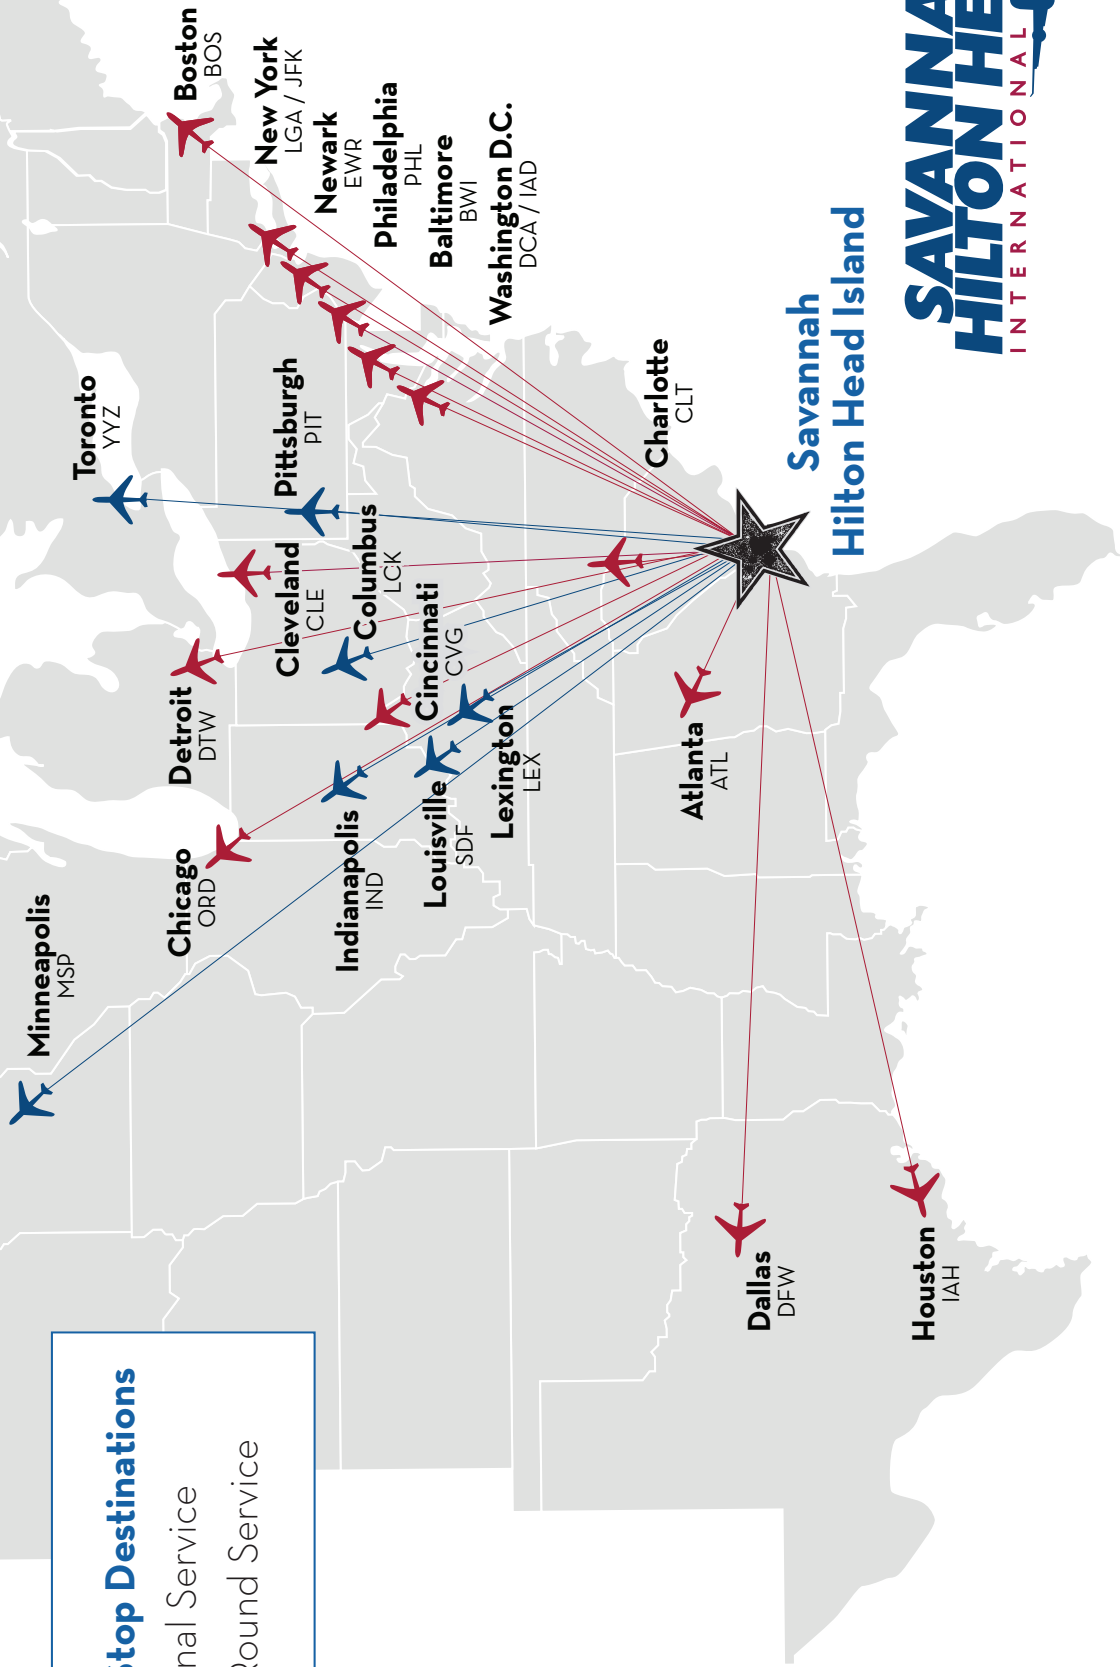

3 daily nonstop departures to New York LGA
Daily Number of Seats - 195

2 daily nonstop departure to New York JFK
Daily Number of Seats - 152

1 daily nonstop departure to Detroit DTW
Daily Number of Seats - 65

(800) 359-6786

Weekly nonstop departures to Minneapolis MSP
Daily Number of Seats - 162
Seasonal Service Begins April 6, 2017

(800) 241-6522

3 daily nonstop departures to Newark EWR
Daily Number of Seats - 100

1 daily nonstop departure to Houston IAH
Daily Number of Seats - 50

3 daily nonstop departures to Washington IAD
Daily Number of Seats - 150

3 daily nonstop departures to Chicago O'Hare ORD
Daily Number of Seats - 150

23 Non-Stop Destinations

 Seasonal Service

 Year-Round Service

**Savannah
Hilton Head Island**

**SAVANNAHSM
HILTON HEADSM
INTERNATIONAL**